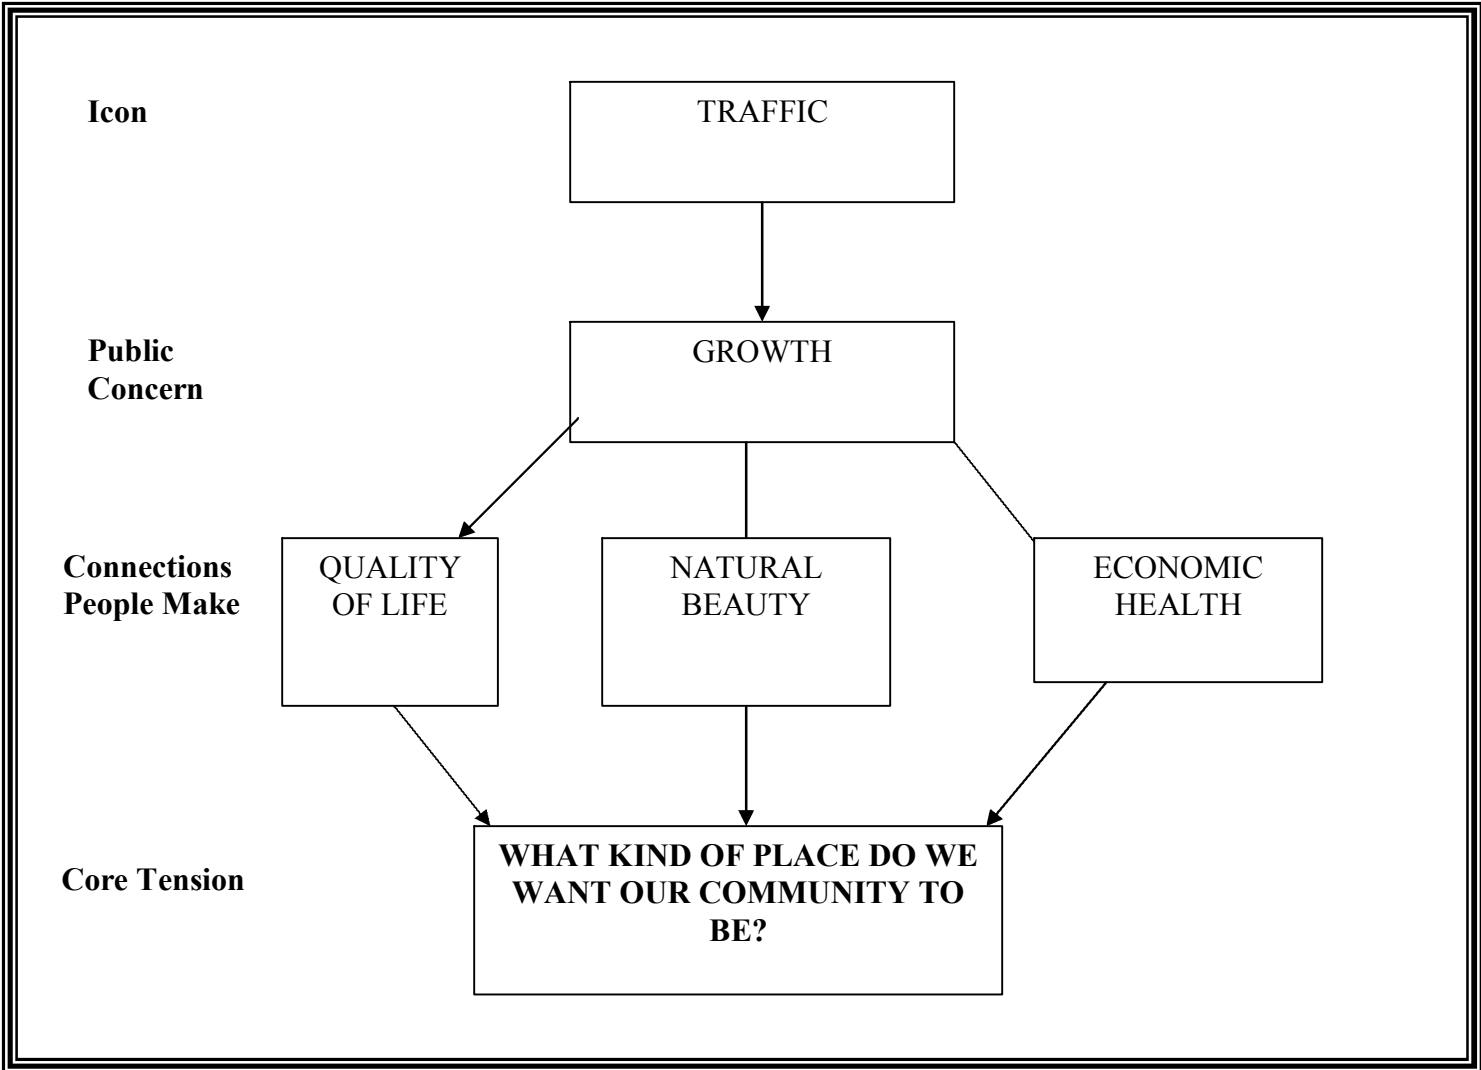

Public Concern Map: Example

Common Story Frames

The Icon Issue shapes most stories.

Alternative Story Frames

The Core Tensions help shape stories.

Public Concern Map: Crime

Common Story Frames

- Crime statistics for an area.
- Tension between police and youth.
- Cruising late at night; neighbors complain.

Alternative Story Frames

- How can parents prepare children to be safe?
- Ways for youth to participate in the community.
- Expectations residents hold for youth.

Public Concern Map: Traffic

Common Story Frames

How do we typically cover these “icon” issues?

Alternative Story Frames

What are alternative ways to cover these stories?