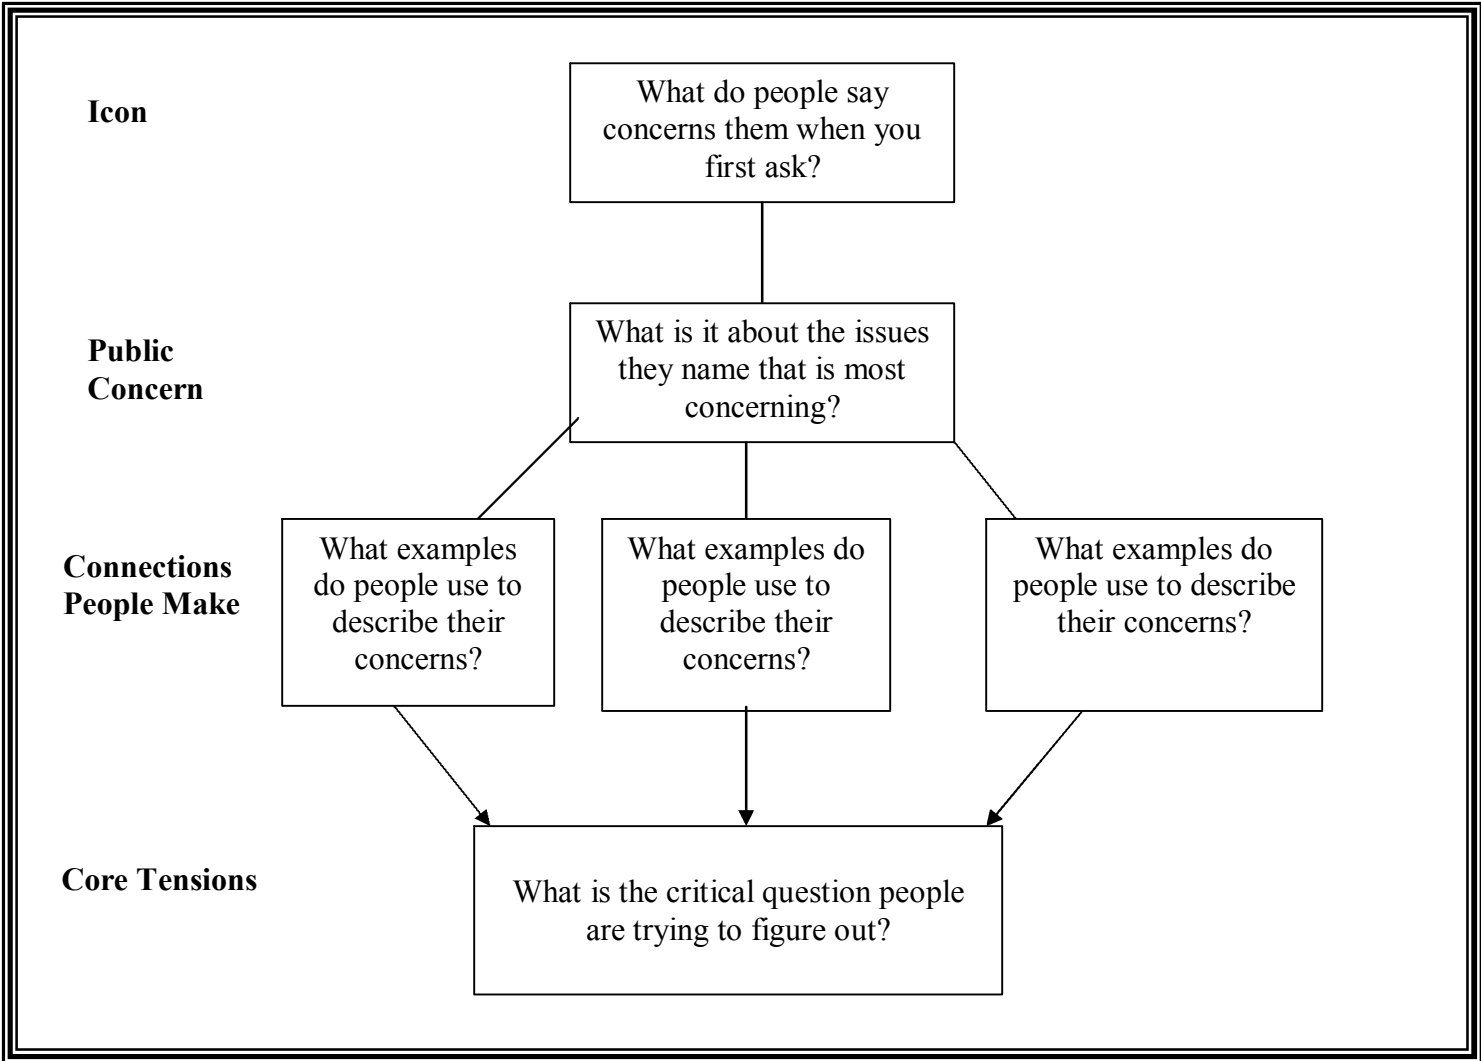

Public Concern Map: Example

Common Story Frames

The Icon Issue shapes most stories.

Alternative Story Frames

The Core Tensions help shape stories.

Public Concern Map: Crime

Common Story Frames

- Crime statistics for an area.
- Tension between police and youth.
- Cruising late at night; neighbors complain.

Alternative Story Frames

- How can parents prepare children to be safe?
- Ways for youth to participate in the community.
- Expectations residents hold for youth.

Public Concern Map: Traffic

Common Story Frames

How do we typically cover these “icon” issues?

Alternative Story Frames

What are alternative ways to cover these stories?