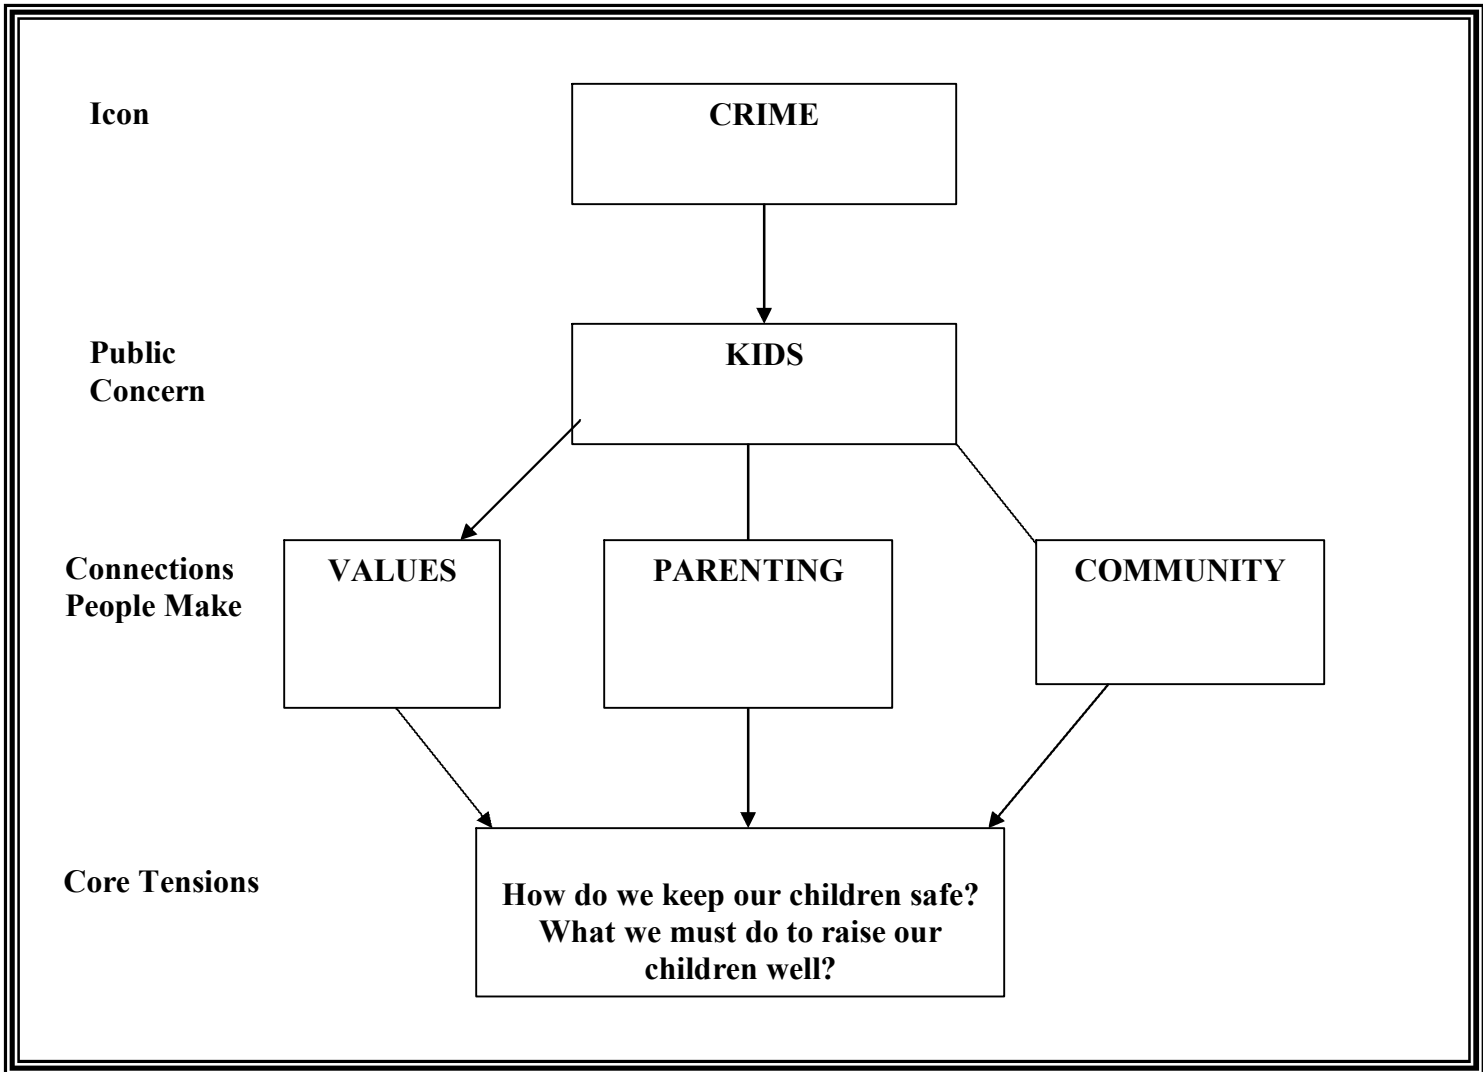

Public Concern Map: Example

Common Story Frames

The Icon Issue shapes most stories.

Alternative Story Frames

The Core Tensions help shape stories.

Public Concern Map: Crime

Common Story Frames

- Crime statistics for an area.
- Tension between police and youth.
- Cruising late at night; neighbors complain.

Alternative Story Frames

- How can parents prepare children to be safe?
- Ways for youth to participate in the community.
- Expectations residents hold for youth.

Public Concern Map: Traffic

Common Story Frames

How do we typically cover these “icon” issues?

Alternative Story Frames

What are alternative ways to cover these stories?